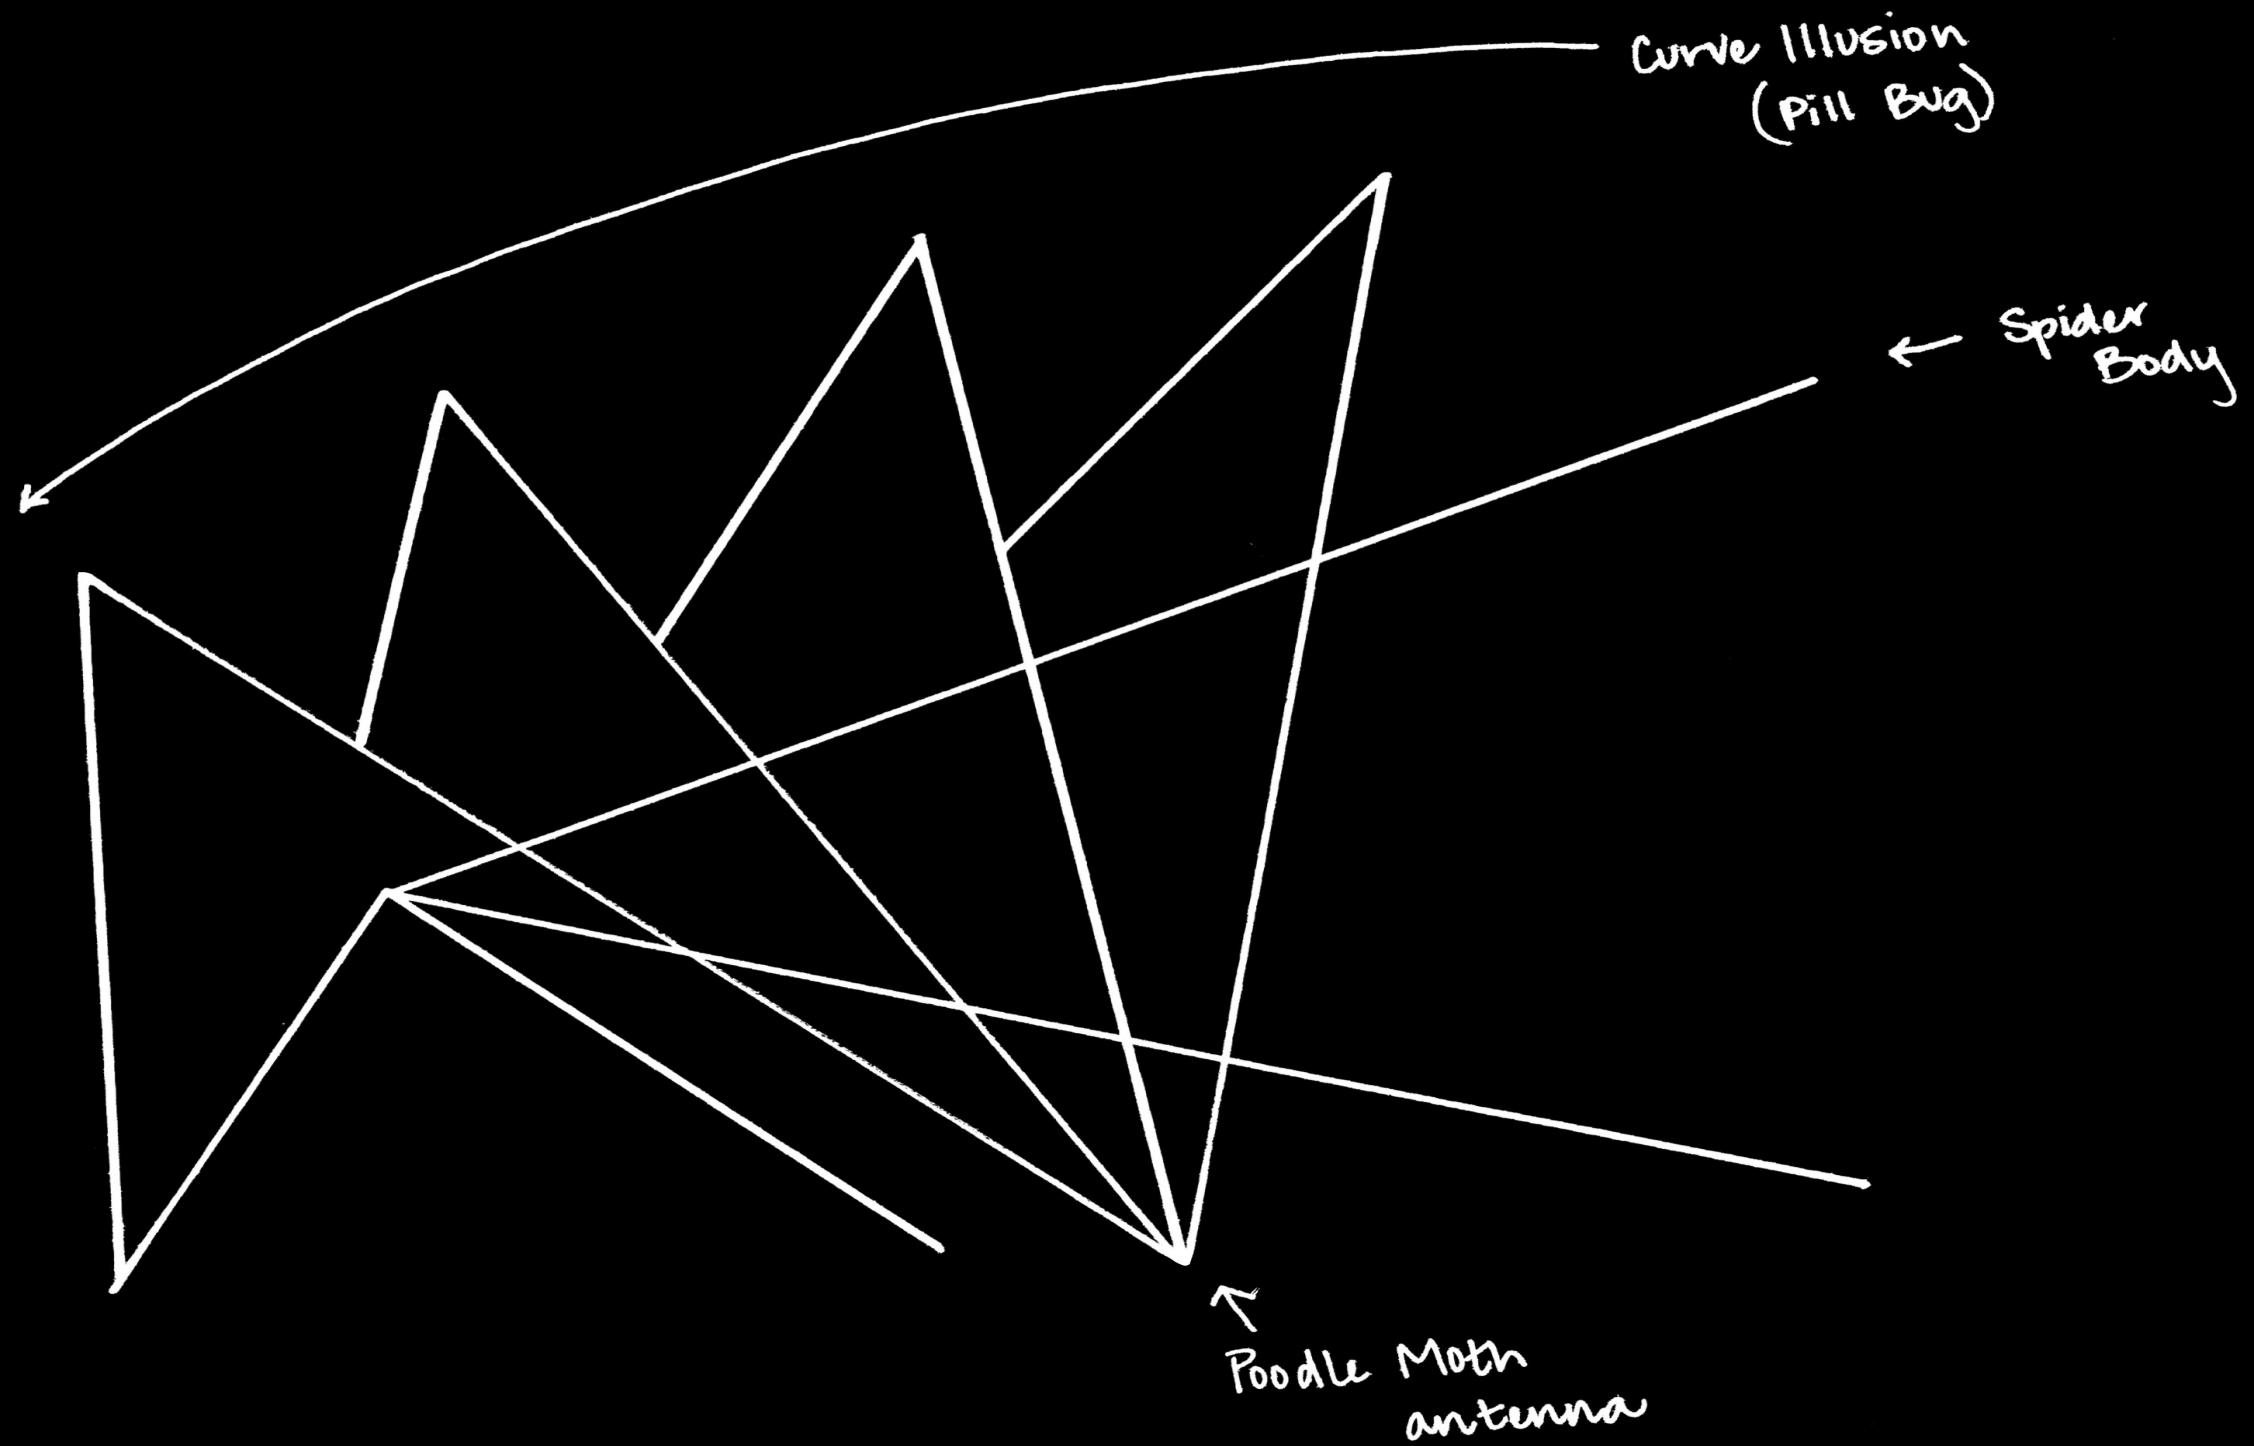

A BUG'S LIFE

"Good architecture let's nature in."

- Mario Pei

The Vision

The Views

Plan View

Elevation 1

Elevation 2

Elevation 3

Elevation 4

The Spiny Orb Weaver

Blue Color

Black Triangle
Shape

The Poodle Moth

Repetition and Spacing

The Pill Bug

Curvilinear Motion