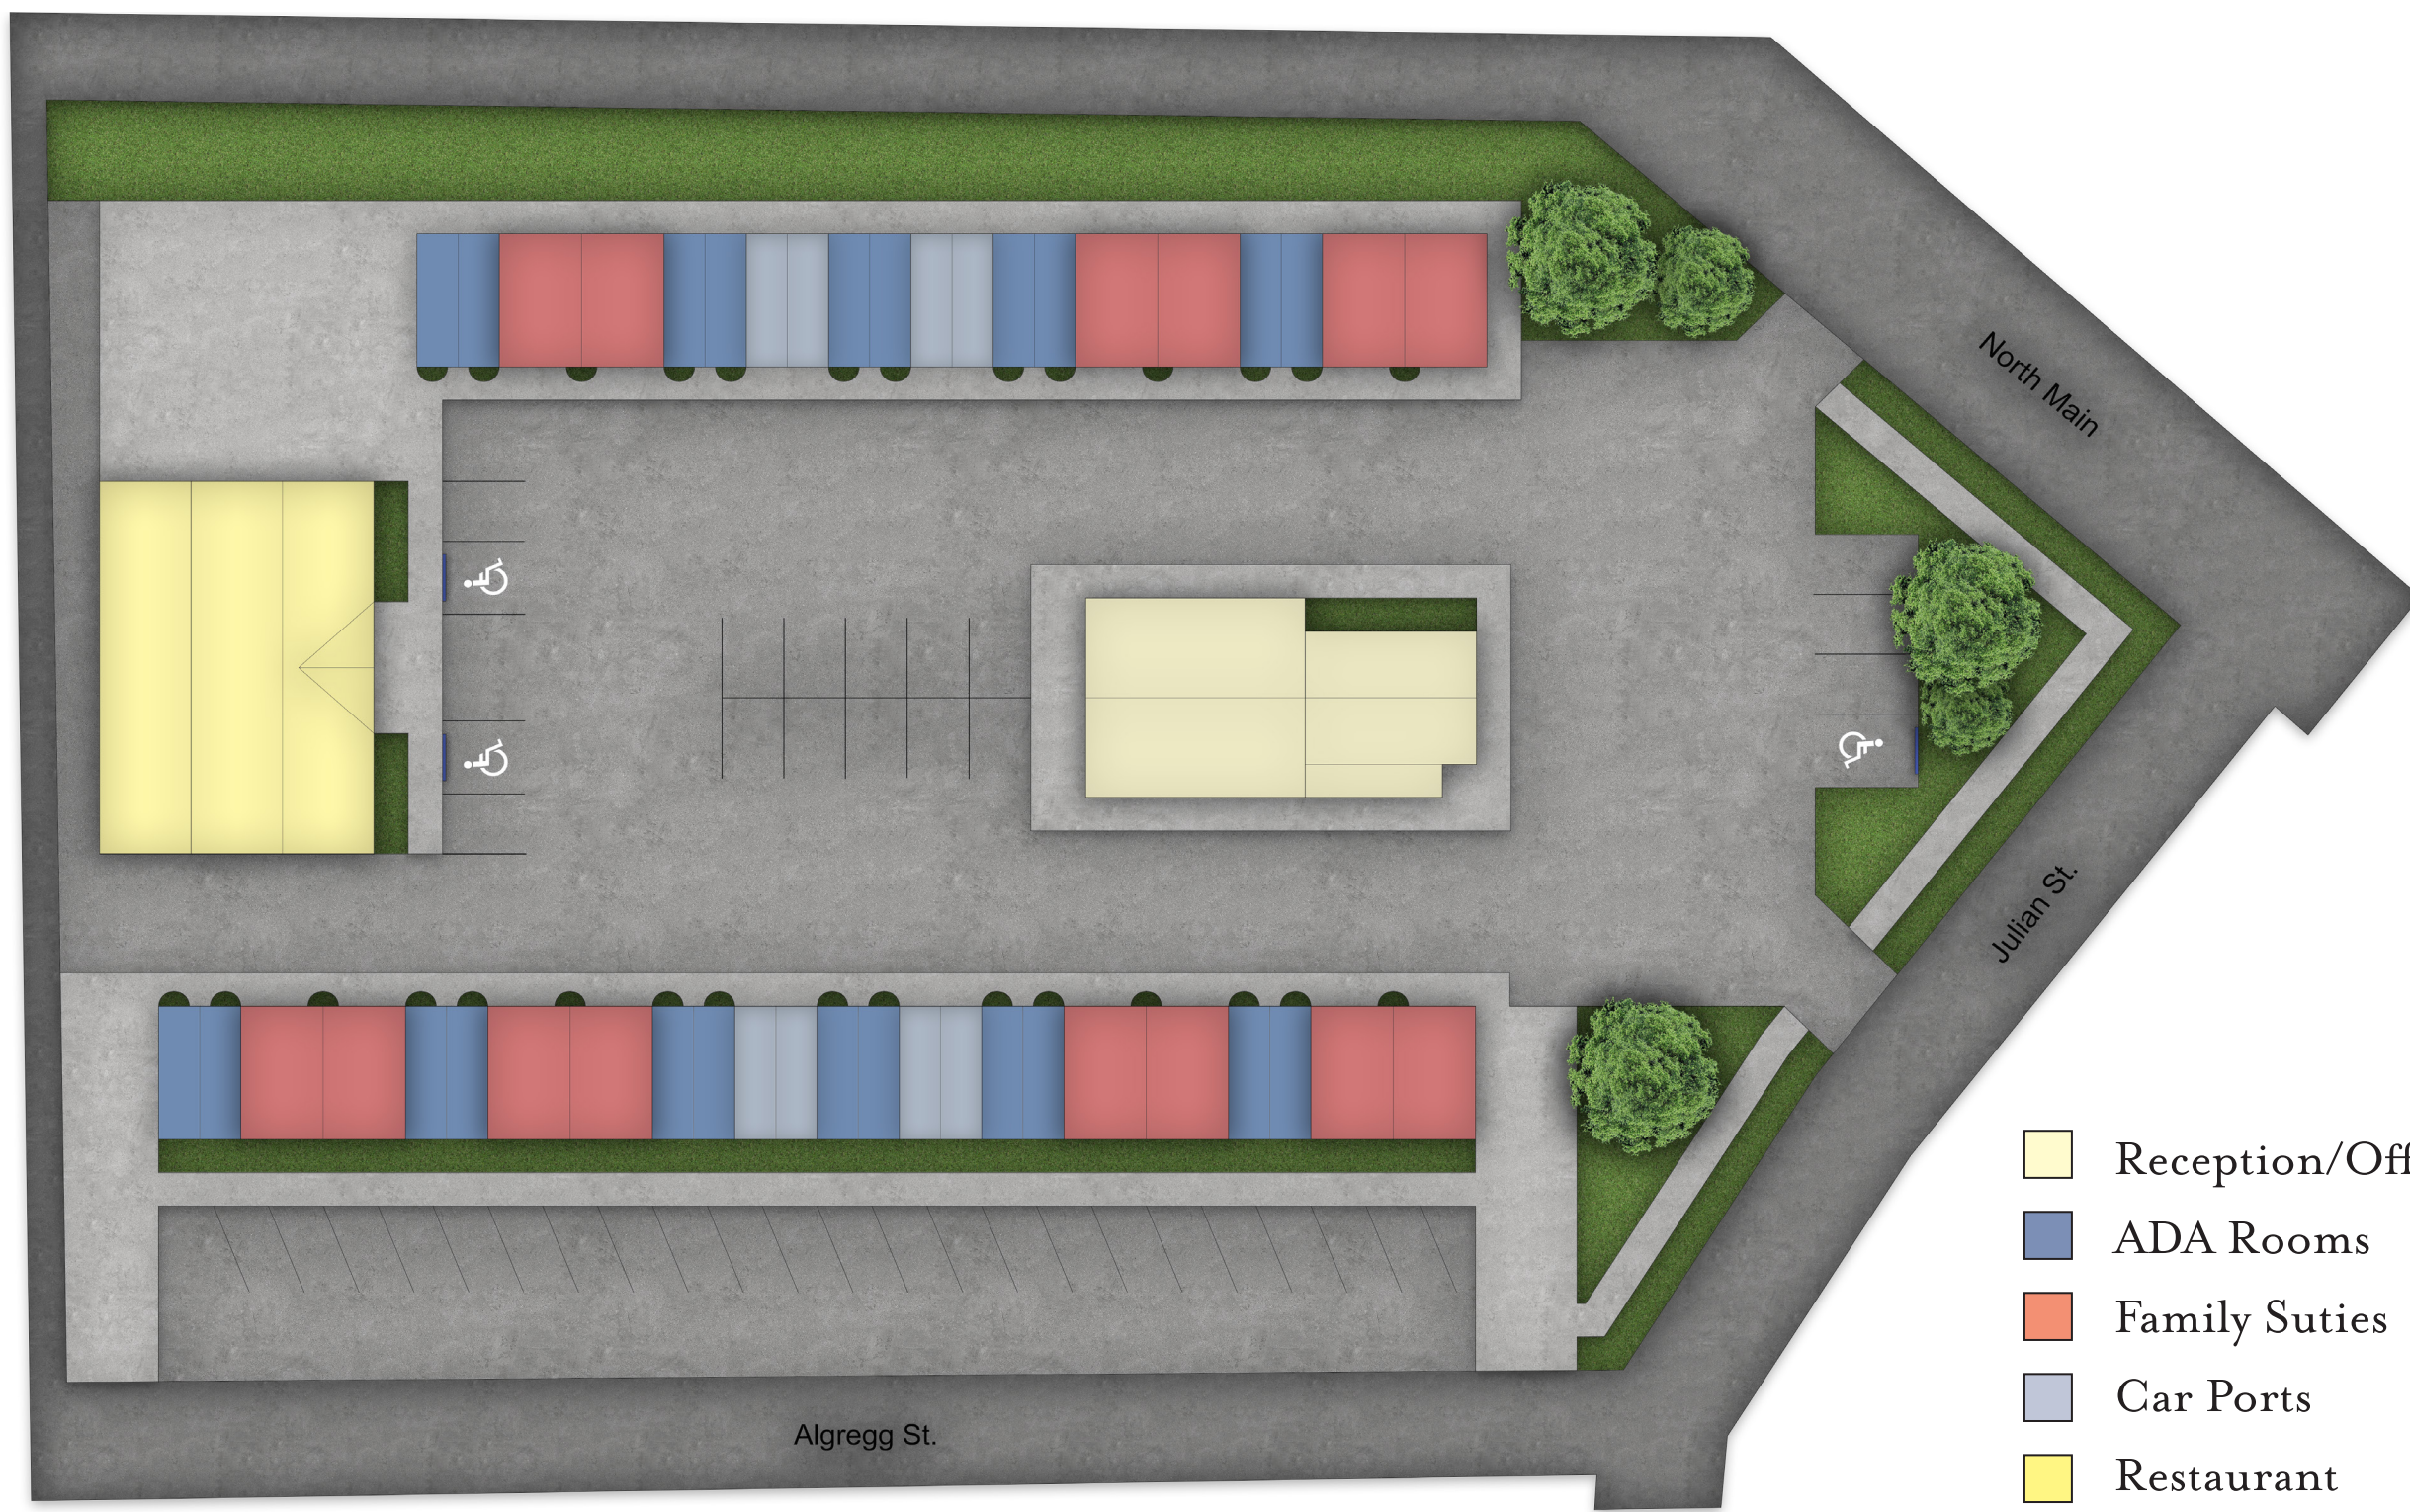

# THE GALLERY MOTEL

Commercial Design  
Hospitality - 50,608 Sq.Ft.

## Design Concept: The Heights Exhibit

Introducing the bold new design for The Gallery, a motel located in The Heights neighborhood of Houston, TX. The design will exhibit Houston's love for the Fine Arts by drawing inspiration from French painter, Robert Delaunay. Delaunay's bold use of color and geometric shapes will give the outdated motel the **revitalization** it deserves. In the Heights, we see a pleasant mix of old and new. Victorian homes line Heights Boulevard while modern additions such as the Heights Mercantile shopping mall give a new flair to the neighborhood. The design of The Gallery will reflect the ever-changing neighborhood by respecting the existing architecture of The Admiral and revitalizing the exterior to keep the traditional heart of the Heights alive. A modern contemporary interior will help The Gallery keep up with the modern times as well as honor one of the city's core values: **art**.

## Programming

Reception	550 Sq.Ft.
Manager's Office	180 Sq.Ft.
Restaurant & Bar	2240 Sq.Ft.
Outdoor Patio	1,400 Sq.Ft.
ADA Rooms	235 Sq.ft.
Family Suites	475 Sq.Ft.
Car Ports	235 Sq.Ft.
Guest Parking	45,000 Sq.Ft.

- Reception/Office
- ADA Rooms
- Family Suites
- Car Ports
- Restaurant

ADA Room - Front Elevation

Reception - Front Elevation

Site Plan

Lobby Perspective

Mural Wall

ADA Perspective with Queen Sized Bed

Concrete Floor Tile Daltile - RevoTile  
Reception Desk Finish  
Base Molding Floor & Decor  
Reception Counter Daltile - Golden Gate