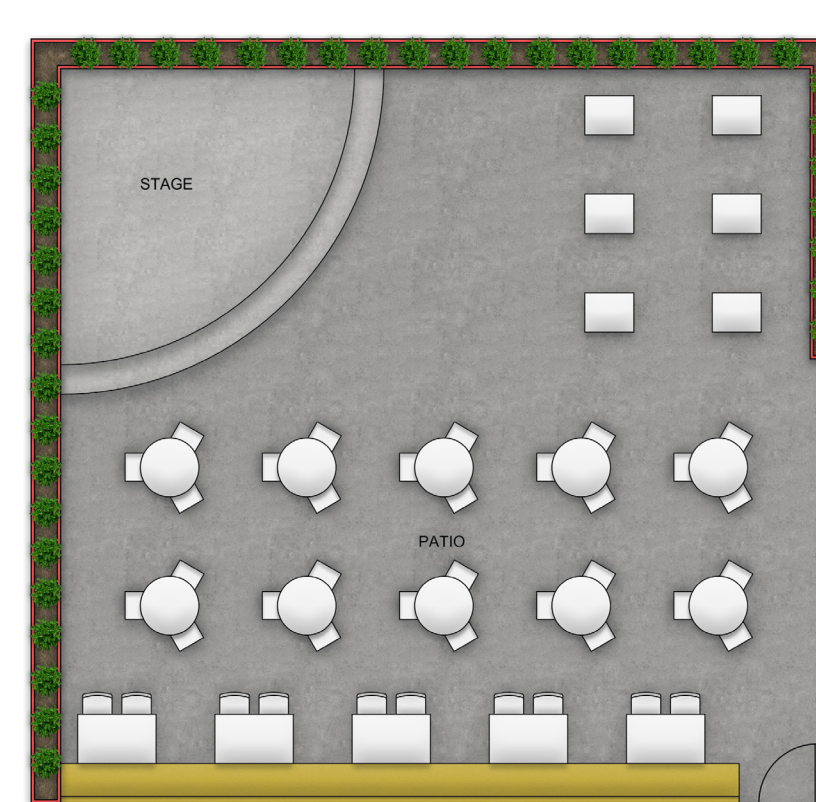

Family Suite Floor Plan

Family Suite Perspective

Bedroom Perspective

Bar Perspective

Patio Perspective

Bar Countertop  
Daltile - Golden Gate

Bar Finish

Bar Backsplash  
Daltile - Ice White

Hardwood Floor  
Engineered Floors

Bar Height Stool  
Knoll - Saarinen

Dining Chair  
Knoll - Saarinen

Restaurant Pendant  
Hinkley - Warby

Black Recessed  
Lighting

Main Dining Room

Patio Floor Plan

Restaurant Floor Plan