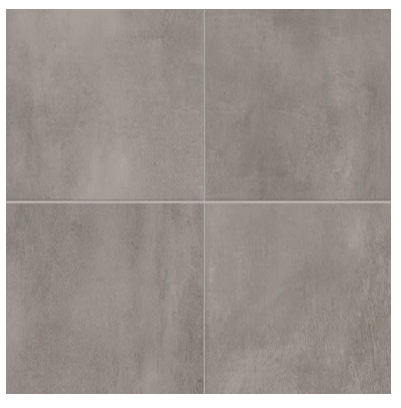

Lounge Chair Meridiani - Keaton  
Coffee Table Holly Hunt  
Small Lounge Chair Knoll - Rockwell  
Chandelier Kuzco - Cerchio

ADA Bathroom Elevation

Suite Bathroom Elevation

ADA Room Floor Plan

Concrete Floor Tile  
Daltile - RevoTile

Family Suite Floor Plan

Family Suite Perspective

Bedroom Perspective

Bar Perspective

Patio Perspective

Bar Countertop  
Daltile - Golden Gate

Bar Finish

Bar Backsplash  
Daltile - Ice White