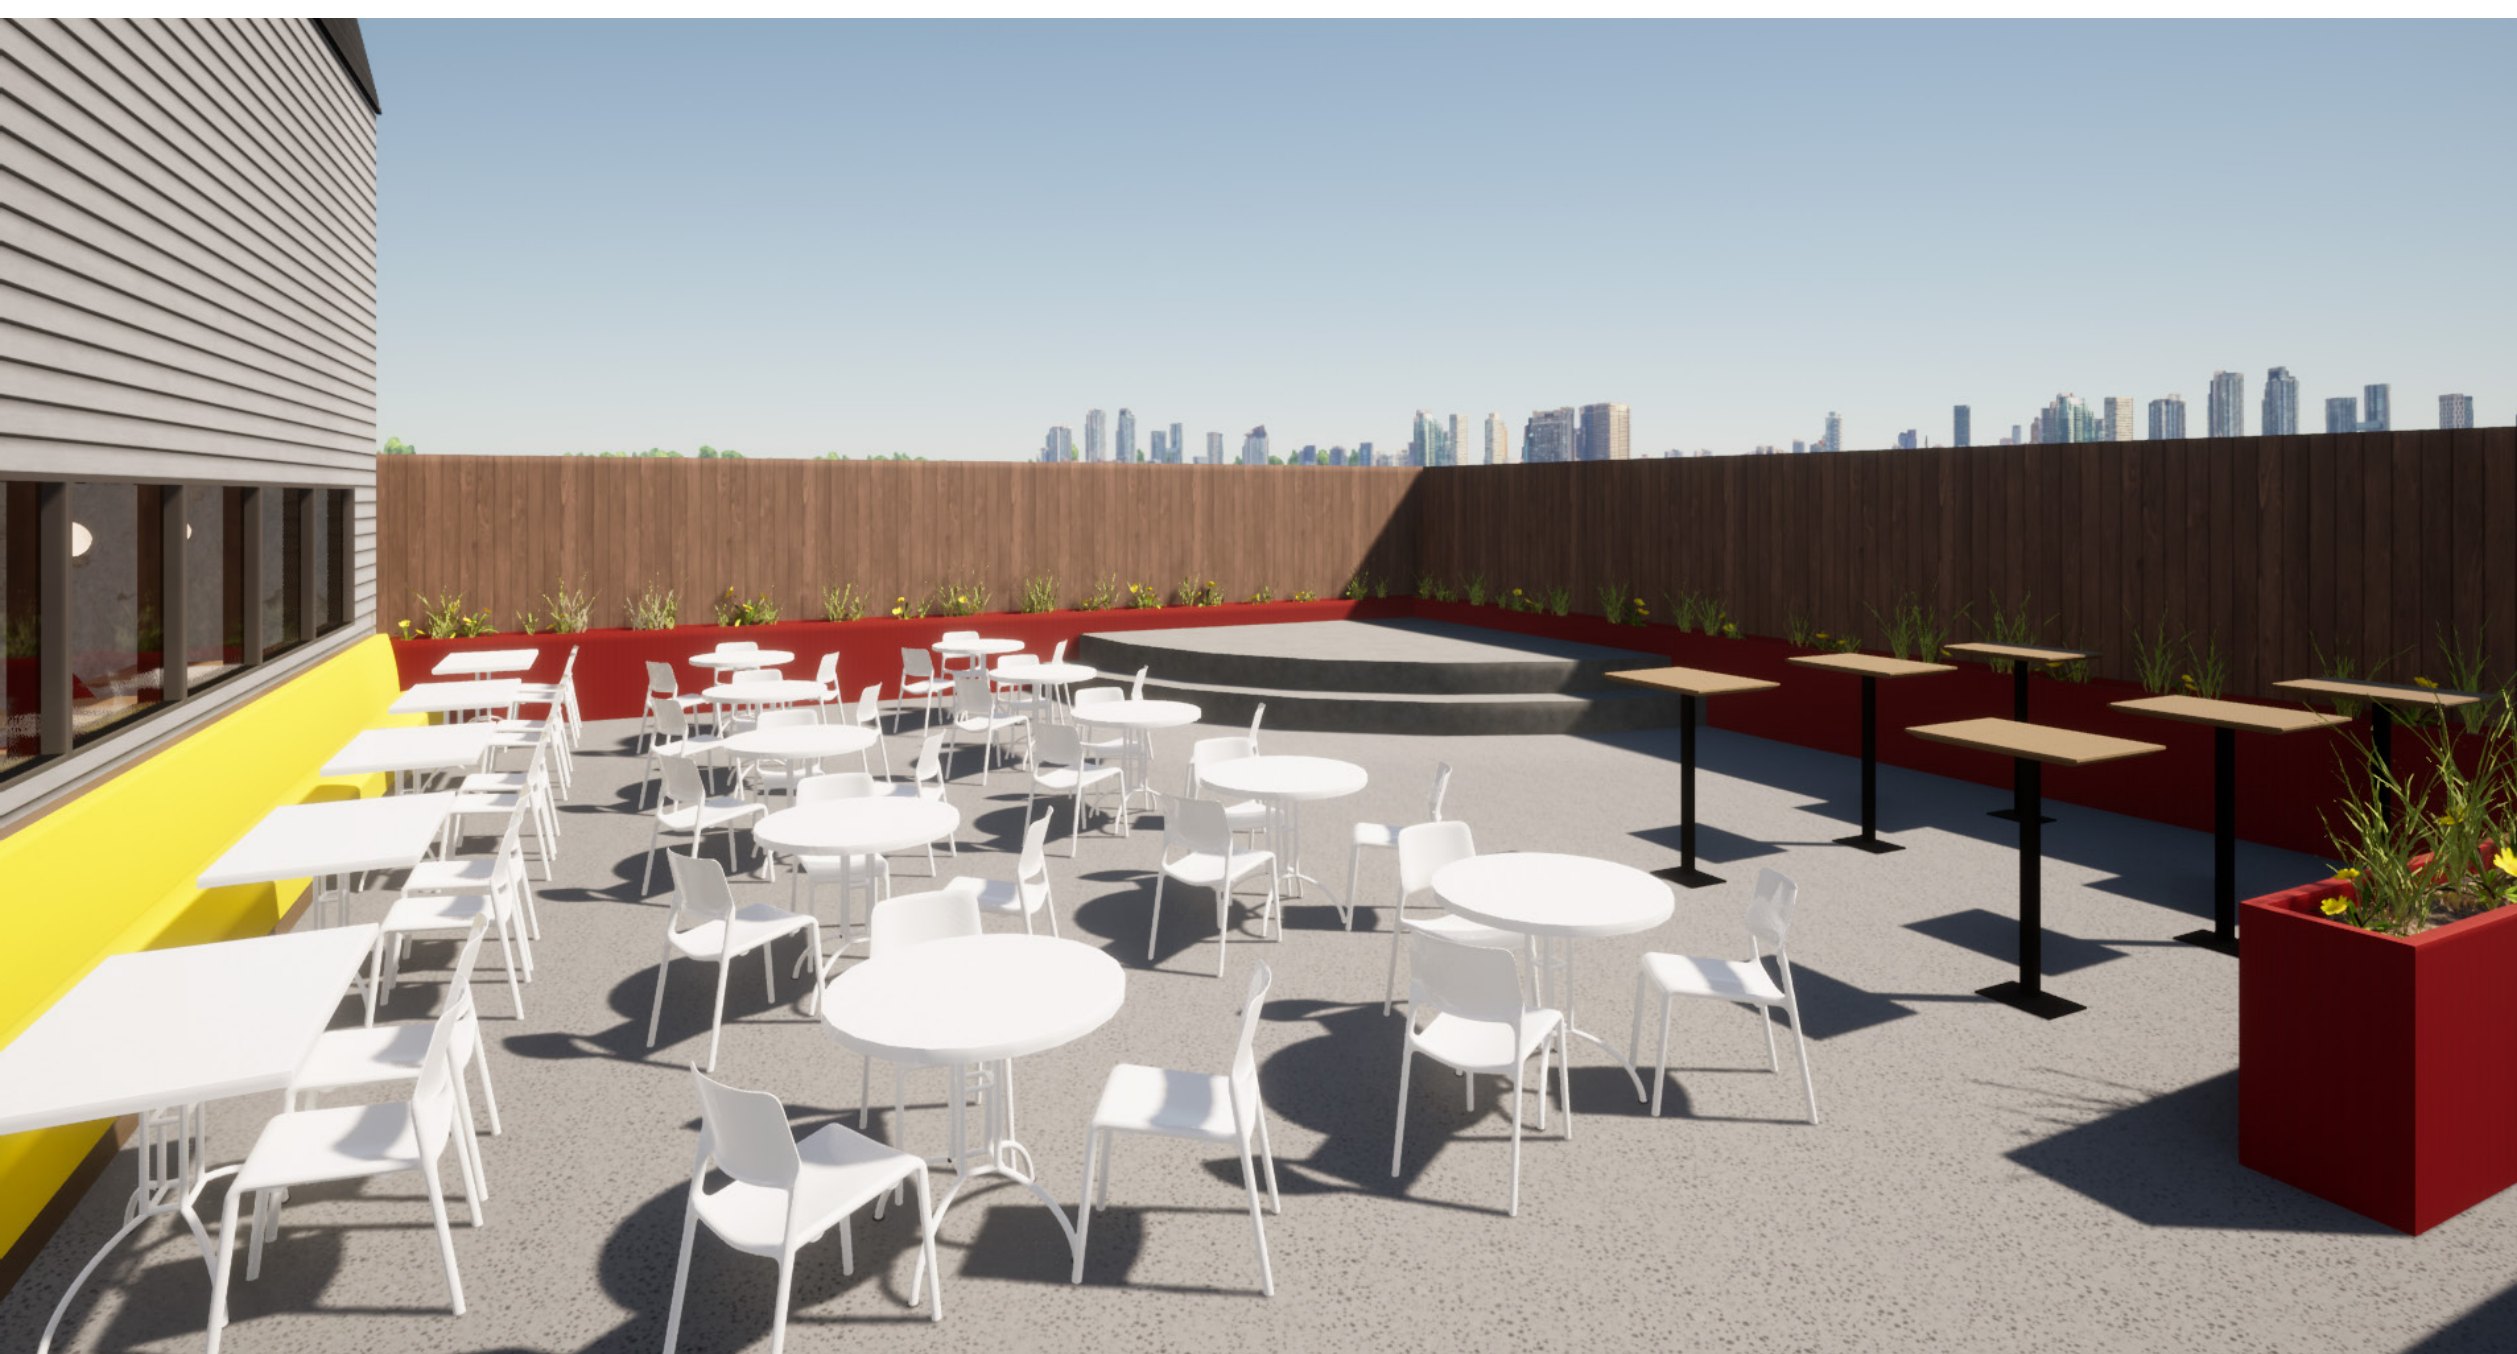

Patio Perspective