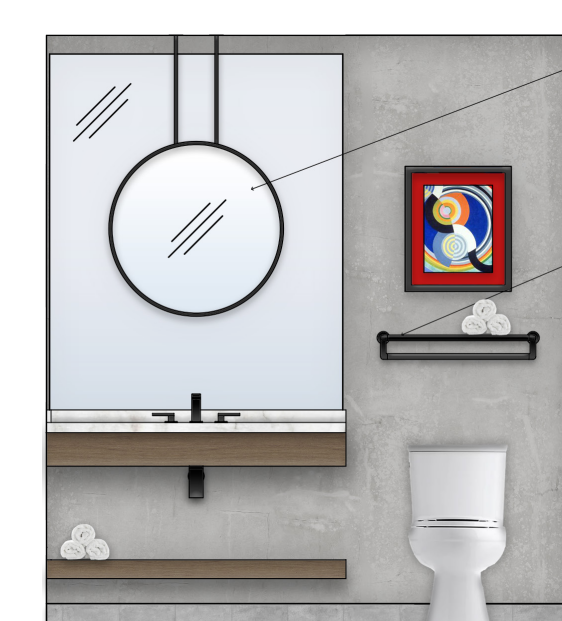

## Design Concept: The Heights Exhibit

Introducing the bold new design for The Gallery, a motel located in The Heights neighborhood of Houston, TX. The design will exhibit Houston's love for the Fine Arts by drawing inspiration from French painter, Robert Delaunay. Delaunay's bold use of color and geometric shapes will give the outdated motel the **revitalization** it deserves. In the Heights, we see a pleasant mix of old and new. Victorian homes line Heights Boulevard while modern additions such as the Heights Mercantile shopping mall give a new flair to the neighborhood. The design of The Gallery will reflect the ever-changing neighborhood by respecting the existing architecture of The Admiral and revitalizing the exterior to keep the traditional heart of the Heights alive. A modern contemporary interior will help The Gallery keep up with the modern times as well as honor one of the city's core values: **art**.

- Reception/Office
- ADA Rooms
- Family Suites
- Car Ports
- Restaurant

ADA Room - Front Elevation

Reception - Front Elevation

Site Plan

Lobby Perspective

Mural Wall

ADA Perspective with Queen Sized Bed

Concrete Floor Tile Daltile - RevoTile  
Reception Desk Finish  
Base Molding Floor & Decor  
Reception Counter Daltile - Golden Gate

Lounge Chair Meridiani - Keaton  
Coffee Table Holly Hunt  
Small Lounge Chair Knoll - Rockwell  
Chandelier Kuzco - Cerchio

ADA Bathroom Elevation

Suite Bathroom Elevation

ADA Room Floor Plan

Concrete Floor Tile  
Daltile - RevoTile

Family Suite Floor Plan

Family Suite Perspective

Bedroom Perspective

Bar Perspective

Patio Perspective

Bar Countertop  
Daltile - Golden Gate

Bar Finish

Bar Backsplash  
Daltile - Ice White